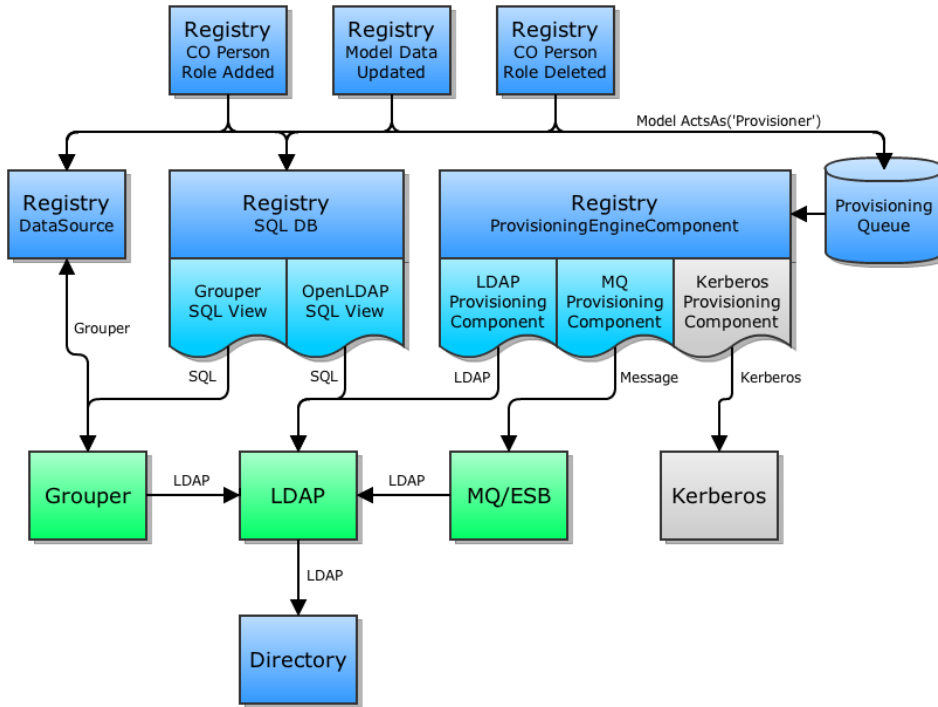

# Provisioning From Registry (draft model)

Draft model for discussion

Source	Target	Mechanism	Related Tickets
Registry	LDAP	SQL Query (from LDAP Server)	CO-40 (done)
Registry	LDAP	LDAP (native)	(n/a)
Registry	LDAP	LDAP (via plug-in)	CO-188, CO-40
Registry	LDAP	via Message Queue/ESB	Future
Registry	Grouper	Cake DataSource (native)	CO-268
Registry	KDC	Kerberos (via plug-in)	CO-188
Grouper	LDAP	LDAP (via PSP)	(n/a)
LDAP	Directory	LDAP (from Directory)	(n/a)