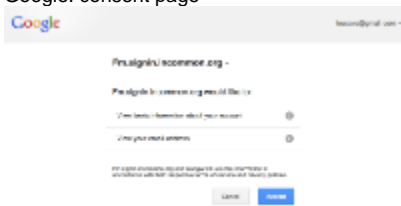

3. FM Site Administration: invite a Delegated Administrator

4. FM Site Administration: invite a Delegated Administrator: success

5. Gmail: Delegated Administrator confirms invitation

6. FM Delegated Administration: login page

7. FM Delegated Administration: discovery interface

8. Google: login page

9. Google: consent page

10. FM Delegated Administration: landing page for authenticated Delegated Administrators

File	Modified 
PNG File fm-sa-create-da.png	Apr 18, 2013 by trscavo@interne t2.edu
PNG File fm-sa-create-da-success.png	Apr 18, 2013 by trscavo@interne t2.edu
PNG File fm-da-discovery.png	Apr 18, 2013 by trscavo@interne t2.edu
PNG File fm-da-landing.png	Apr 18, 2013 by trscavo@interne t2.edu
PNG File fm-da-login.png	Apr 18, 2013 by trscavo@interne t2.edu
PNG File google-login.png	Apr 18, 2013 by trscavo@interne t2.edu
PNG File google-consent.png	Apr 18, 2013 by trscavo@interne t2.edu
PNG File fm-sa-landing.png	Apr 18, 2013 by trscavo@interne t2.edu
PNG File fm-sa-navigate-da.png	Apr 18, 2013 by trscavo@interne t2.edu
PNG File gmail-confirm-invitation.png	Apr 18, 2013 by trscavo@interne t2.edu
Microsoft Powerpoint Presentation BYOC-GoogleFMLogin.pptx	Apr 23, 2013 by dedra@berkeley .edu
PDF File BYOC-GoogleFMLogin.pdf	Apr 23, 2013 by trscavo@interne t2.edu
PNG File google-consent2.png New Google consent page	May 22, 2013 by trscavo@intern et2.edu