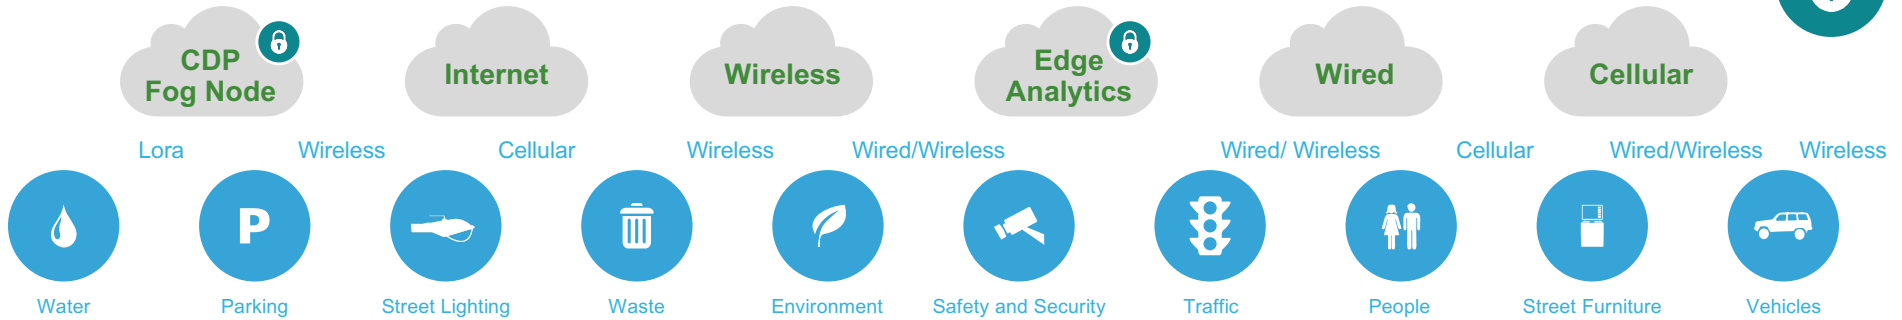

Transit

Car

That's the power of the platform.

What It Does

Aggregate Sensor Data from multiple sensors/sensor types regardless of backhaul through integration

Normalize the aggregated data to a common data model and build a Digital Model for the City

Transport Management

Water Management

Parking Management

Lighting Management

Waste Management

Environment

Safety and Security

Traffic Management

Monitoring/Command Control Centers

Smart+Connected Digital Platform

Digital Network Architecture

The Platform in Action

Thank You