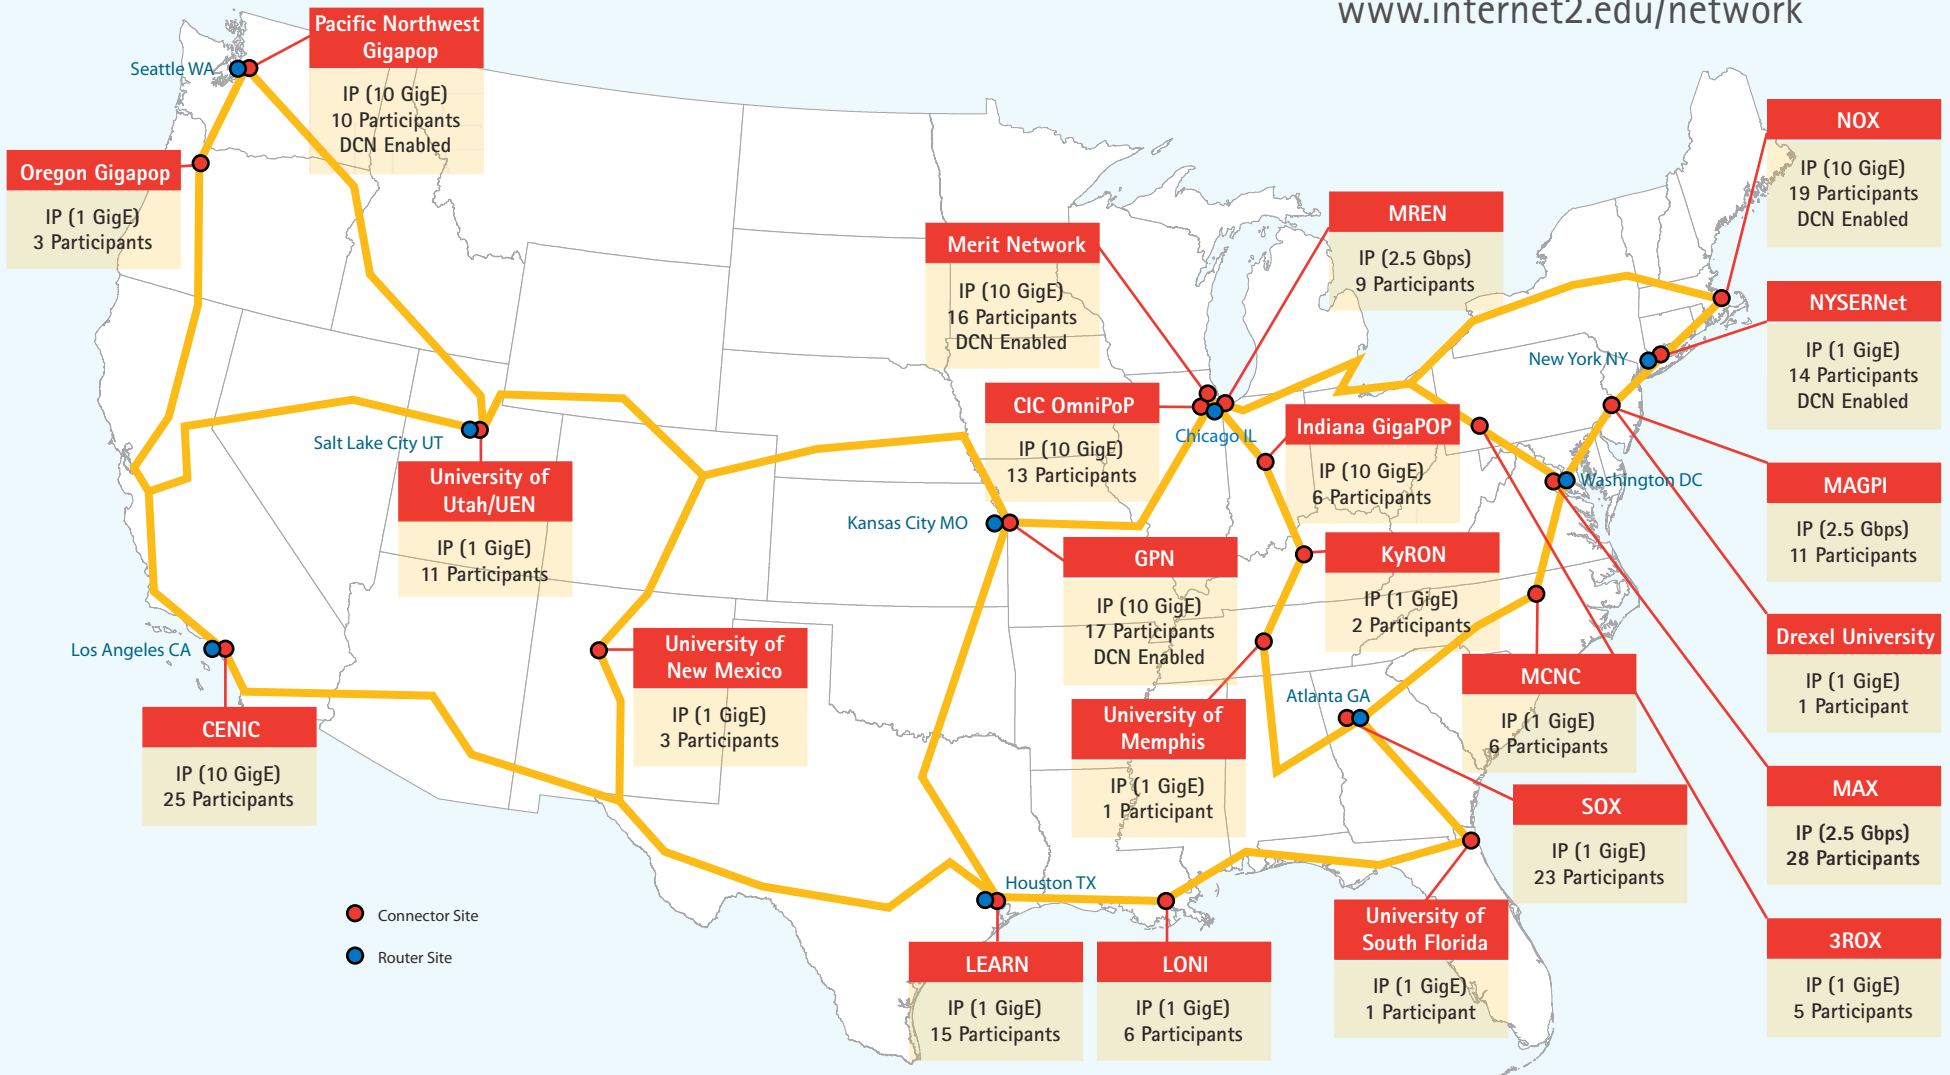

# Internet2 Network

[www.internet2.edu/network](http://www.internet2.edu/network)

### CIC OmniPoP

Mayo Clinic College of Medicine  
North Dakota State University  
South Dakota School of Mines and Technology  
South Dakota State University  
University of Minnesota-Twin Cities  
University of North Dakota  
University of South Dakota  
University of Illinois at Urbana-Champaign  
Marquette University  
The Thomson Corporation  
University of Iowa\*  
University of Wisconsin-Madison  
University of Wisconsin-Milwaukee