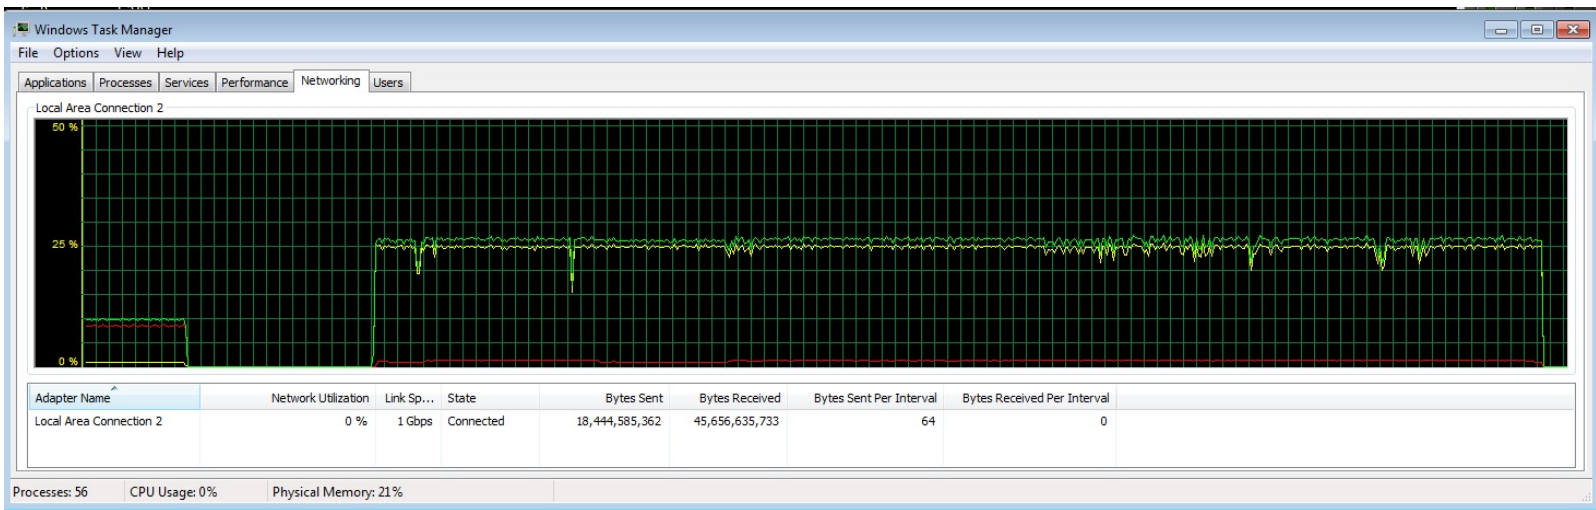

www.conservatorio.trieste.it

Headaches behind a success story

Internet 2012 Fall Meeting: Plenary LOLA concert with NIU

Monday morning: business week starts again.

www.garr.it

www.conservatorio.trieste.it

The ISP local loop Hotel to Internet2 backbone was a "virtual 2 x 1G" built on top of various shared layers with no guarantee of packets order and queue priority.